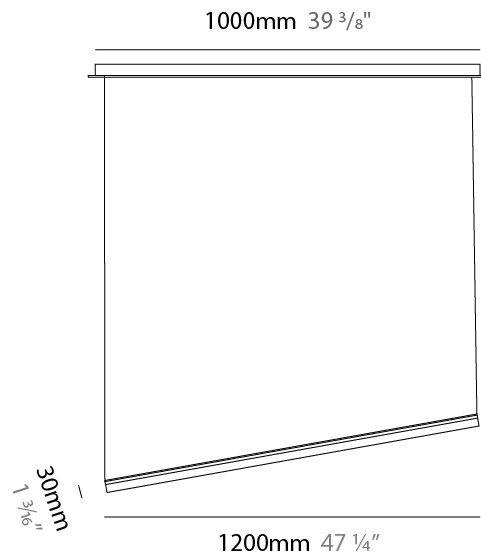

IXION SUSPENSION

D101830-

base number   LED Dimming   Color Temperature

1. To build a product code in our configurator select the specify button on the base model # product page
2. To build a manual product code on this datasheet choose from the options listed below in blue font and add the suffix to the base model #

GENERAL

Series: Ixion
Brand: Quasar
Division: Design
Mounting Type: Suspension
Mounting Location: Ceiling
Subcategory: Ambient

PHYSICAL

Shape: Rectangle
Length (mm): 1200
Length (in): 47 3/4
Height (mm): 30
Height (in): 1 3/16
Max. Overall Height (mm): 2030
Max. Overall Height (in): 79 15/16
Light Distribution: Omnidirectional
Weight (kg): 5
Weight (lbs): 11
Diffuser: Glass Half Matte / Half Clear
Fixture Material: Glass / Aluminum
Cable Details: 2000mm Cable

ELECTRICAL

Lamp Type: LED
Total Output Wattage (W): 14.4
Dimming: 0-10V Dimming / Phase Dimming (120Vac Only)
Driver Included: Yes
Driver Location: Integrated
Driver Type: Constant Voltage - Universal
Driver Class: Class 2
Input Voltage (V): 120 - 277
Output Voltage (V): 24
Upon Request: (Not included - see components) 0-10Vdc dimming / (Included) Phase dimming @120Vac only / Non-dimming @277Vac

LED

Number of LEDs: 1
Color Temperature (°K): 2400 / 2700 / 3000 / 4000
Max. Delivered Lumen (lm): 700 (2700K)
CRI: >90 CRI
Lamp Life (hrs): 50000

OPTICAL

RATINGS AND CERTIFICATIONS

Certified By: Certified for North American Standards
IP rating: IP20