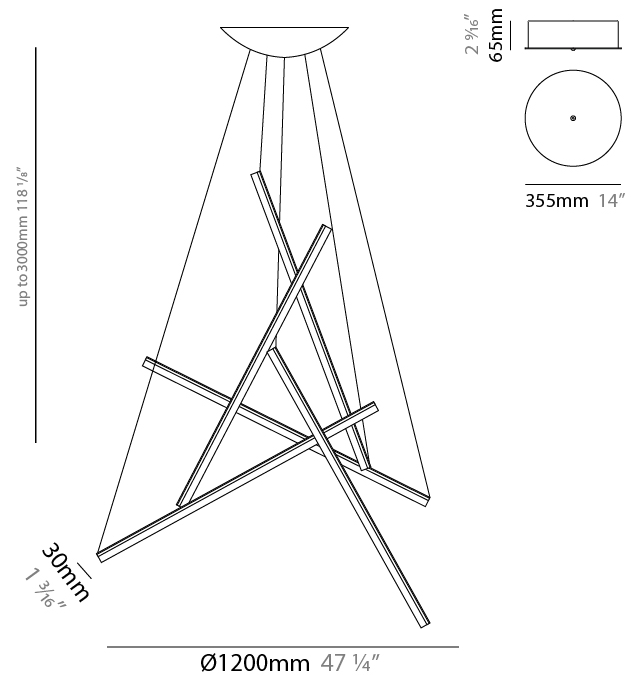

1. To build a product code in our configurator select the specify button on the base model # product page
2. To build a manual product code on this datasheet choose from the options listed below in blue font and add the suffix to the base model #

GENERAL

Series: Ixion
Subseries: Ixion 5 rod
Brand: Quasar
Division: Design
Mounting Type: Suspension
Mounting Location: Ceiling
Subcategory: Pendant

PHYSICAL

Shape: Abstract
Length (mm): 1150
Length (in): 45 1/4
Height (mm): 30
Height (in): 1 3/16
Max. Overall Height (mm): 3030
Max. Overall Height (in): 119 5/16
Light Distribution: Omnidirectional
Weight (kg): 13
Weight (lbs): 28.66
Diffuser: Glass Half Matte / Half Clear
Fixture Material: Glass / Aluminum
Cable Details: 3000mm Cable

ELECTRICAL

Lamp Type: LED
Total Output Wattage (W): 72
Max. Wattage Per Lamp (W): 14.4
Dimming: 0-10V Dimming / Phase Dimming (120Vac Only)
Driver Included: Yes
Driver Location: Integrated
Driver Type: Constant Voltage - Universal
Driver Class: Class 2
Input Voltage (V): 120 - 277
Output Voltage (V): 24
Upon Request: (Not included - see components) Integral: 0-10Vdc dimming / (Included) Integral: Phase dimming @120Vac only / 277Vac

LED

Number of LEDs: 5
Color Temperature (°K): 2400 / 2700 / 3000 / 4000
Max. Delivered Lumen (lm): 3500 (2700K)
CRI: >90 CRI
Lamp Life (hrs): 50000

OPTICAL

RATINGS AND CERTIFICATIONS

Certified By: Certified for North American Standards
IP rating: IP20